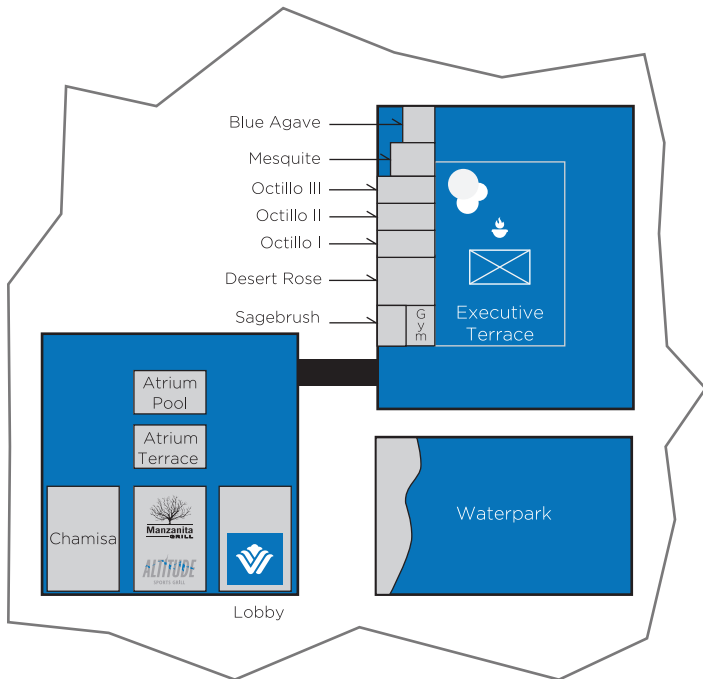

Chamisa Ballroom

WYNDHAM®
Albuquerque Hotel & Conference Center

Breakout Space

For Meeting Planners in need of multiple breakout session space, we offer ten additional meeting rooms ranging in size from 234 sq. ft. to 4,296 sq. ft. and everything in between.

Atrium Suites

Executive Suites

Waterpark Mezzanine

Located in Waterpark

WYNDHAM®

Albuquerque Hotel & Conference Center

Book It

Our friendly and efficient staff of Sales and Catering professionals is ready to help make your next event a memorable one. Call us today to start your Land of Enchantment Experience!

Space	Sq. Ft.	Size	Ceiling	Theatre	Class	8' Round	10' Round	Conf.	U Shape	Reception
Chamisa All	6,952	79x88	14'	600	325	360	450	N/A	N/A	900
Chamisa I	4,266	79x54	14'	400	225	200	250	N/A	60	500
Chamisa II-V	456	19x24	14'	200	160	140	180	N/A	50	300
Octillo All	4,296	45x98	8'	390	270	220	90	100	75	400
Octillo I	1,596	45x38	8'	150	110	80	40	40	35	150
Octillo II	1,350	45x30	8'	120	80	70	25	30	20	125
Octillo III	1,350	45x30	8'	120	80	70	25	30	20	125
Desert Rose	2,205	45x49	8'	200	120	110	35	40	30	200
Sagebrush	1,260	45x28	8'	130	80	90	25	20	14	125
Mesquite	1,092	39x28	8'	112	70	65	22	20	12	100
Blue Agave	1,088	34x32	8'	60	60	65	22	20	12	100
Atrium I	234	18x13	10'	10	N/A	6	N/A	10	N/A	10
Atrium II	455	35x13	30'	30	22	16	20	25	N/A	25
Atrium III	429	33x13	30'	30	22	16	20	25	N/A	25
Atrium IV	264	33x8	10'	10	N/A	16	20	10	N/A	10
Wyndham Courtyard	4,092	62x66	N/A	N/A	N/A	225	300	N/A	N/A	400
Atrium Terrace	3,363	59x57	25'	N/A	N/A	250	27	N/A	N/A	300
Waterpark Mezzanine	3,000	N/A	N/A	N/A	N/A	150	N/A	N/A	N/A	250