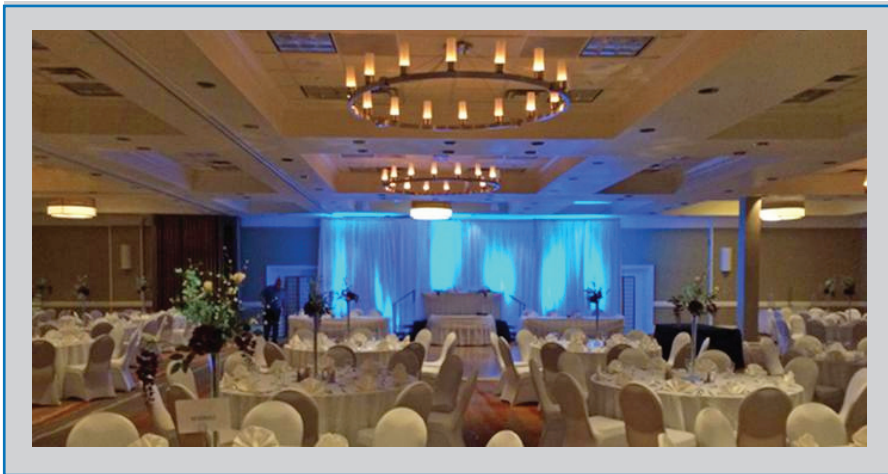

Recent upgrades including new lobby, restaurant, bar & grill, meeting space and guest rooms welcome you in style along with our signature Southwestern Hospitality.

The hotel features a new 2,200 sq. ft. state-of-the-art Fitness Center, the Aqua Sauna Lounge with hydro-massage chairs for hotel guests only, Starbucks Coffee Shop, Business Center, 30,000 sq. ft. of flexible Meeting Space and ABQ Surf 'n Slide - a 30,000 sq. ft. water park.

Plan your next conference, tour or pleasure trip with confidence!

-  30,000 Square Feet of Flexible Meeting Space
-  Complete Audio Visual Capabilities
-  Complimentary High-Speed Wireless
-  Full On-Site Catering and Banquet Services

wyndhamabq.com

Wyndham Albuquerque Hotel & Conference Center
2500 Carlisle Boulevard NE, Albuquerque, NM 87110

Phone: 505.888.3311
Fax: 505.888.3999

Meeting Space

The Chamisa Ballroom offers 7,000 sq. ft. of unobstructed space with 14 ft. ceilings for your conferences or special events. It is prominently located just off the Lobby and next to the Atrium Terrace which provides a unique tropical setting in our pool area.

Chamisa Ballroom

WYNDHAM®
Albuquerque Hotel & Conference Center

Breakout Space

For Meeting Planners in need of multiple breakout session space, we offer ten additional meeting rooms ranging in size from 234 sq. ft. to 4,296 sq. ft. and everything in between.