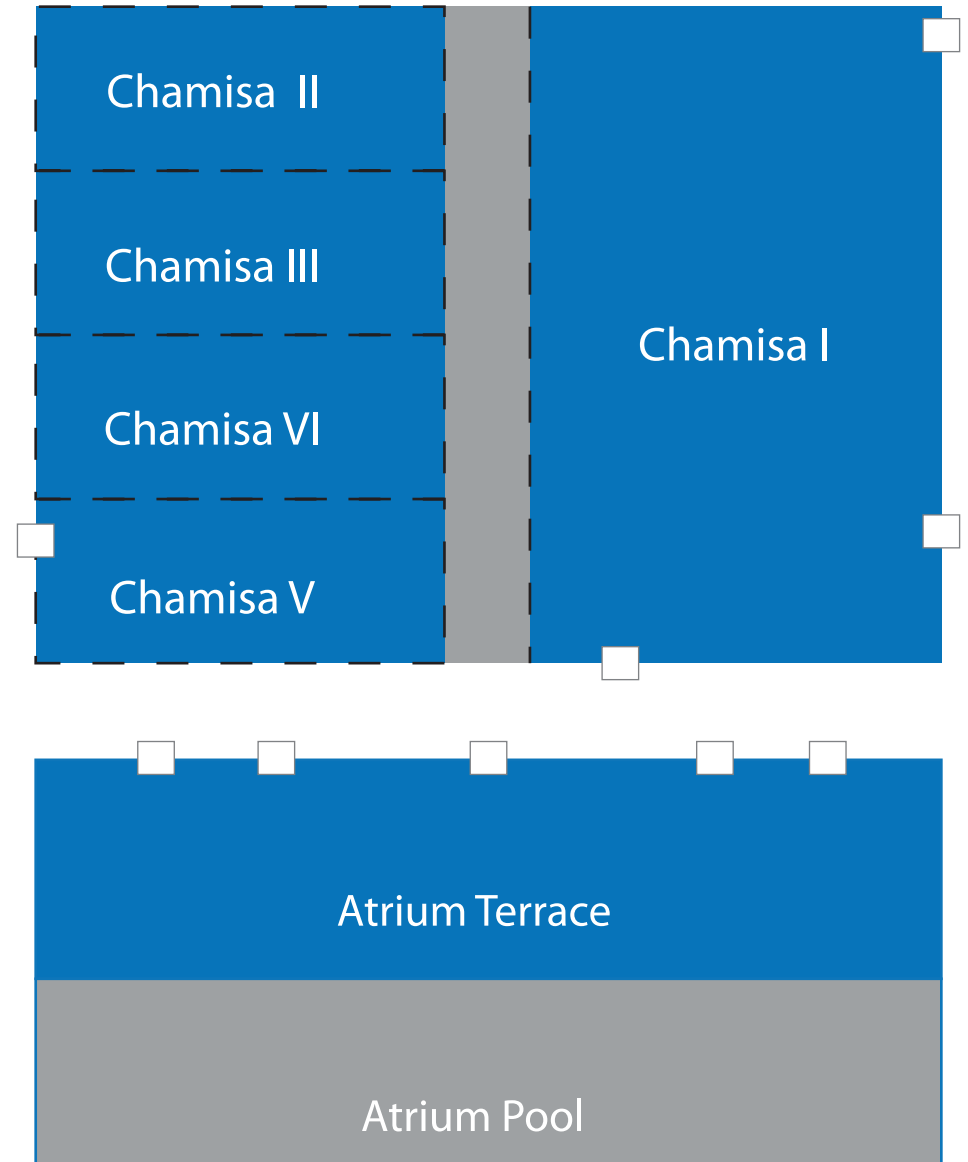

Plan your next conference, tour or pleasure trip with confidence!

-  30,000 Square Feet of Flexible Meeting Space
-  Complete Audio Visual Capabilities
-  Complimentary High-Speed Wireless
-  Full On-Site Catering and Banquet Services

wyndhamabq.com

Wyndham Albuquerque Hotel & Conference Center
2500 Carlisle Boulevard NE, Albuquerque, NM 87110

Phone: 505.888.3311
Fax: 505.888.3999

Meeting Space

The Chamisa Ballroom offers 7,000 sq. ft. of unobstructed space with 14 ft. ceilings for your conferences or special events. It is prominently located just off the Lobby and next to the Atrium Terrace which provides a unique tropical setting in our pool area.

Chamisa Ballroom

WYNDHAM®
Albuquerque Hotel & Conference Center

Breakout Space

For Meeting Planners in need of multiple breakout session space, we offer ten additional meeting rooms ranging in size from 234 sq. ft. to 4,296 sq. ft. and everything in between.

Space	Sq. Ft.	Size	Ceiling	Theatre	Class	8' Round	10' Round	Conf.	U Shape	Reception
Chamisa All	6,952	79x88	14'	600	325	360	450	N/A	N/A	900
Chamisa I	4,266	79x54	14'	400	225	200	250	N/A	60	500
Chamisa II-V	456	19x24	14'	200	160	140	180	N/A	50	300
Octillo All	4,296	45x98	8'	390	270	220	90	100	75	400
Octillo I	1,596	45x38	8'	150	110	80	40	40	35	150
Octillo II	1,350	45x30	8'	120	80	70	25	30	20	125
Octillo III	1,350	45x30	8'	120	80	70	25	30	20	125
Desert Rose	2,205	45x49	8'	200	120	110	35	40	30	200
Sagebrush	1,260	45x28	8'	130	80	90	25	20	14	125
Mesquite	1,092	39x28	8'	112	70	65	22	20	12	100
Blue Agave	1,088	34x32	8'	60	60	65	22	20	12	100
Atrium I	234	18x13	10'	10	N/A	6	N/A	10	N/A	10
Atrium II	455	35x13	30'	30	22	16	20	25	N/A	25
Atrium III	429	33x13	30'	30	22	16	20	25	N/A	25
Atrium IV	264	33x8	10'	10	N/A	16	20	10	N/A	10
Wyndham Courtyard	4,092	62x66	N/A	N/A	N/A	225	300	N/A	N/A	400
Atrium Terrace	3,363	59x57	25'	N/A	N/A	250	27	N/A	N/A	300
Waterpark Mezzanine	3,000	N/A	N/A	N/A	N/A	150	N/A	N/A	N/A	250