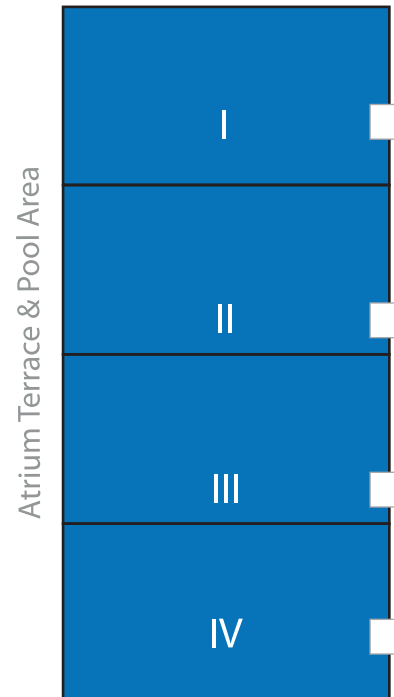

Atrium Suites