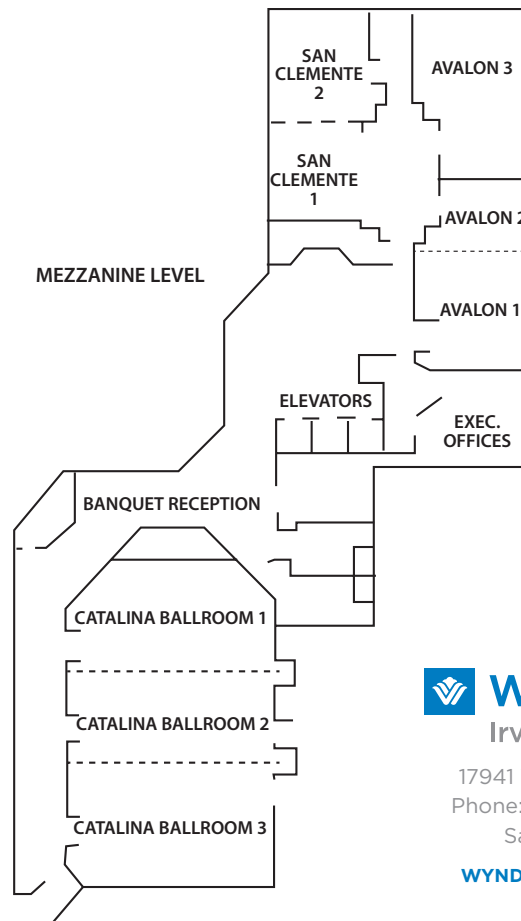

MEETING SPACE HIGHLIGHTS

- Over 7,500 square feet of flexible meeting space
- 3 Executive boardrooms.
- Ballrooms are conveniently situated on the 2nd floor
- Professional in-house audio/visual equipment available and video-conference capabilities
- Complimentary wireless high-speed Internet access
- Packages for social events including weddings, reunions, and special occasions
- For the Corporate Meeting Planner, we offer an Executive All-Day Meeting Package

GETTING THERE

Traveling South on 405:

Exit MacArthur Blvd. Follow signs toward Pepperdine University and make a slight right turn onto Main St. Turn right onto Gillette, pass the 2nd stop sign and hotel is on the left.

Traveling North on 405:

Exit MacArthur Blvd. Turn right onto Main street, right onto Gillette, pass the 2nd stop sign and hotel is on the left.

MEETING SPACE CAPACITY CHART

Name Of Room	Dimensions	Square Feet	Ceiling Height	Reception	Banquet	Theatre	Classroom
Catalina Ballroom	50' x 75'	3710	18'	400	280	350	200
Catalina Ballroom 1	50' x 25'	1270	18'	120	100	70	70
Catalina Ballroom 2	50' x 22'	1130	18'	110	80	60	50
Catalina Ballroom 3	50' x 26'	1310	18'	150	110	100	100
Avalon	27' x 60'	1625	8'	130	120	120	110
Avalon 1	27' x 21'	580	8'	30	30	30	25
Avalon 2	27' x 16'	420	8'	20	20	25	15
Avalon 3	27' x 23'	625	8'	50	50	50	30
San Clemente	27' x 43'	1150	8'	110	80	70	48
San Clemente 1	27' x 19'	525	8'	50	40	30	24
San Clemente 2	27' x 23'	625	8'	50	40	30	24
Boardroom (402)	15' x 21'	310	8'	-	-	-	-
Corona (433)	15' x 21'	310	8'	-	-	-	-
Laguna (302)	15' x 21'	310	8'	-	-	-	-

* Our meeting room capacities have been calculated using the Meeting Professional International Comfort Calculator.

FLOOR PLAN CHART

WYNDHAM®
Irvine - Orange County Airport
 17941 Von Karman Ave., Irvine CA 92614
 Phone: 949-863-1999 Fax: 949-752-7423
 Sales Direct Line: 949-471-1260
WYNDHAMIRVINE.COM / 1-800-WYNDHAM
 Group Sales: 888-WYNDHAM