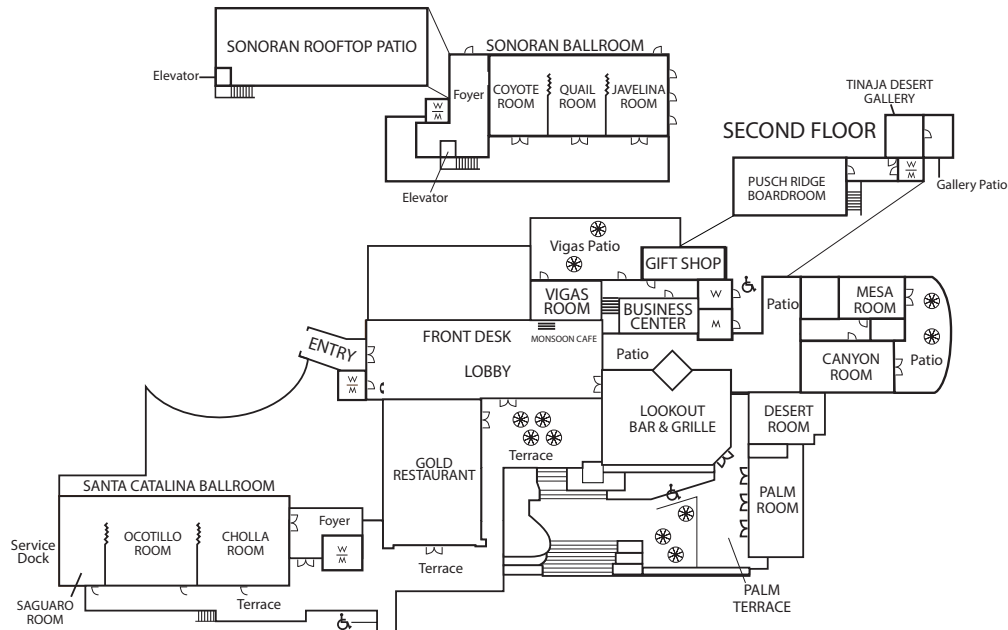

MEETING SPACE CAPACITY CHART

Name of Room	Square Feet	Dimensions	Ceiling Height	Conference	U-Shape	Theater	Banquet	Classroom	Reception
Sonoran Ballroom	88 x 49	4,312	16	100	90	450	290	250	450
Coyote Room	29 x 49	1,421	16	48	40	120	90	64	150
Quail Room	30 x 49	1,470	16	50	41	130	90	82	170
Javelina Room	29 x 49	1,421	16	48	40	120	90	64	150
Sonoran Rooftop Patio	84 x 44	3,696				250	200		450
Santa Catalina Ballroom	98 x 37	3,626	15	100	90	400	250	200	400
Cholla Room	40 x 40	1,443	15	50	38	120	90	70	150
Ocotillo Room	40 x 37	1,480	15	52	38	120	90	70	150
Saguaro Room	19 x 37	703	15	28	28	63	40	36	70
Palm Room	22 x 43	946	9	40	35	90	70	52	100
Palm Terrace	33 x 37	1,221				90	90		120
Canyon Room	24 x 42	1,000	12	42	33	90	70	52	100
Mesa Room	18 x 30	540	12	20	20	44	40	30	40
Desert Room	20 x 34	680	8	28	27	48	40	40	50
Pusch Ridge Board Room	18 x 28	504	9	18					

* Arizona Business Magazine - Ranking AZ, medium category 2002

MEETING SPACE CAPACITY CHART

WYNDHAM GRAND RESORT & SPA

245 East Ina Road | Tucson, AZ 85705
1-800-722-5200 Phone: 520-297-1151 Fax: 520-297-9023

WYNDHAM.COM / 1-800-WYNDHAM

Group Sales: 888-WYNDHAM

©2013 Wyndham Hotels and Resorts, LLC. All rights reserved. All Wyndham® hotels are either franchised by the company or managed by Wyndham Hotel Management, Inc. or one of its affiliates. MC-1307