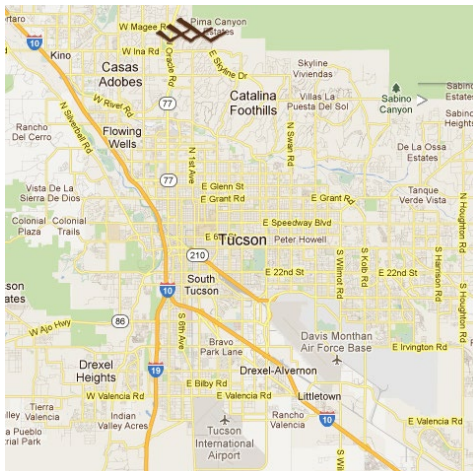

Recently renovated and expanded to meet the needs of today's most sophisticated travelers, the resort now hosts groups with 16 meeting venues spread over 20,000 square feet of function space. The latest addition, the 4,500-square-foot Sonoran Ballroom, echoes the resort's traditional adobe design and offers panoramic views from its rooftop terrace. Event support consists of state-of-the-art audiovisual equipment, a top-notch catering team, and meeting professionals ready to accommodate any agenda, whether a general assembly, meeting of the board, educational program, or team-building effort.

ROOM DETAILS

- 241 guest rooms
- 86 double accommodations
- 3 stargazer suites
- 42" Flat panel TVs
- Complimentary High Speed & WiFi access
- Sealy Posturepedic® pillow-top mattresses

DINING AND ENTERTAINMENT

- Award winning GOLD Restaurant for fine dining
- Lookout Bar & Grille for casual dining and specialty drinks with daily specials, live local entertainment on weekends, HD flat panel TVs and has options for dining indoors or on our terrace
- GOLD allows intimate private dining for up to 110 people with panoramic mountain and city views with access to the wrap around patio for outdoor receptions
- Our ballrooms offer private elaborate dining for up to 290 people

RECREATION

- Three Sparkling Pools, including a lap pool
- 24-hour fitness center featuring cardio equipment with individual televisions and iPod and headphone access ports, as well as weight machines and a free-weight center
- 8 championship tennis courts, 5 lit for night play with tennis clinics, lessons and match play available
- 2 Nature trails
- On-site horseback riding and mountain biking
- Sand volleyball court and basketball courts along with horseshoes and shuffleboard
- 4 specialty gardens including our organic chef's garden
- The Sonoran Spa; offering distinctive treatments unique to the Sonoran desert

MEETING SPACE HIGHLIGHTS

- 16 meeting rooms
- Total indoor/outdoor 20,000 sq. ft.
- Largest meeting room 4,312 sq. ft. and holds 450 in theater style seating
- State of the art audio visual equipment
- On-site technology staff
- Full service business center with computer services, printer, faxing and copying
- Lutron one-touch electron control system
- Complimentary Wireless Internet access

GETTING THERE

- 18 miles North of Tucson International Airport
- 106 miles South of Sky Harbor International Airport in Phoenix
- Taxi, limousine service or airport shuttle arrangements are available