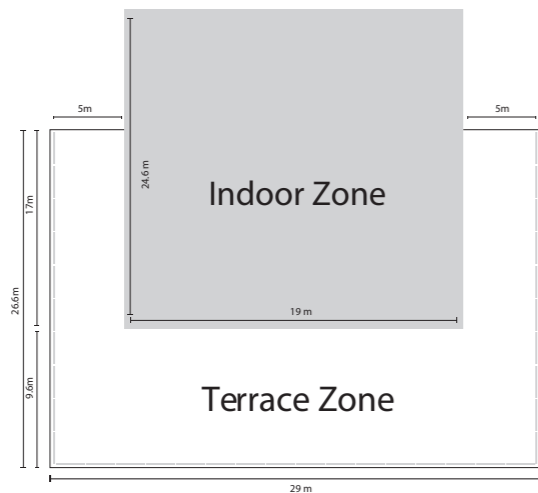

LATITUDE 98 TERRACE

Oceanfront Perfected

Our breathtaking Latitude 98 Terrace offers beautiful Andaman Ocean views and seats up to 150 for a cocktail party. The terrace offers an ideal location for pre-function events, refreshment breaks, and cocktail receptions, and can also host private wedding of up to 150 for the ceremony or up to 150 for a cocktail reception.

WYNDHAM GRAND® Phuket Kalim Bay

HOTEL ACCESS

By plane: Phuket International Airport

WYNDHAM GRAND PHUKET KALIM BAY

8/18-19 Moo 6, Kamala, Kathu,
Phuket, 83150. Thailand.

DISTANCE TO AIRPORT

31 KM
40 MINUTES