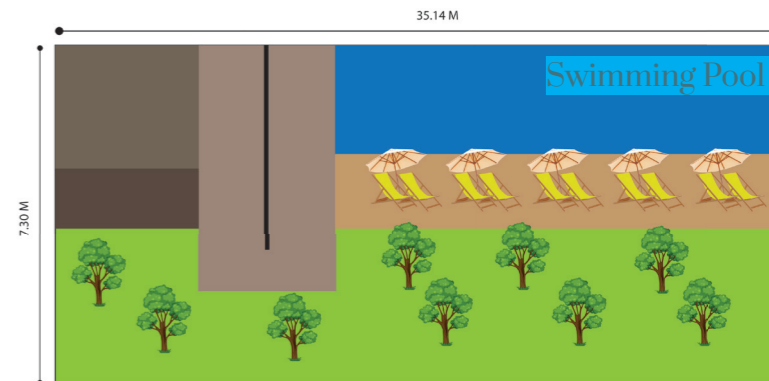

## THE THABTIM

Make it an occasion to remember in an awe-in-spring setting at The Thabtim, perfect space for small group event or private section Meeting which can be arranged to accommodate up to 50 guests.

## ZANA GARDEN

When the garden meets the ocean

We have the superlative space, Zana garden with personalized service, and extraordinary extras to make your gathering a memorable, resounding success among the beautiful gardens and the Andaman Ocean view.