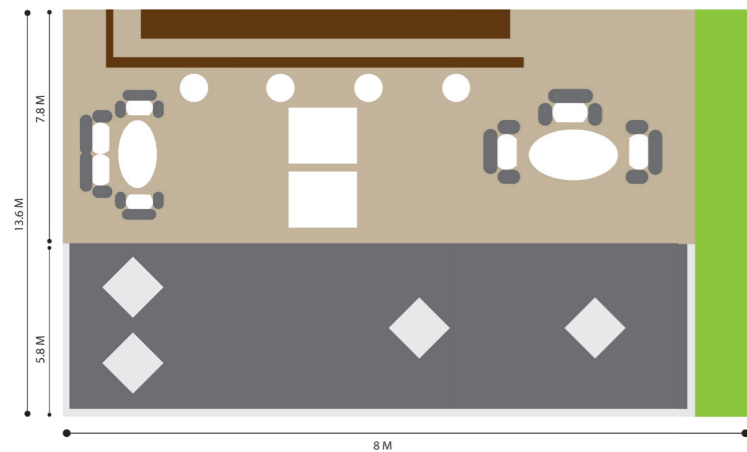

## THE THABTIM

Make it an occasion to remember in an awe-in-spring setting at The Thabtim, perfect space for small group event or private section Meeting which can be arranged to accommodate up to 50 guests.