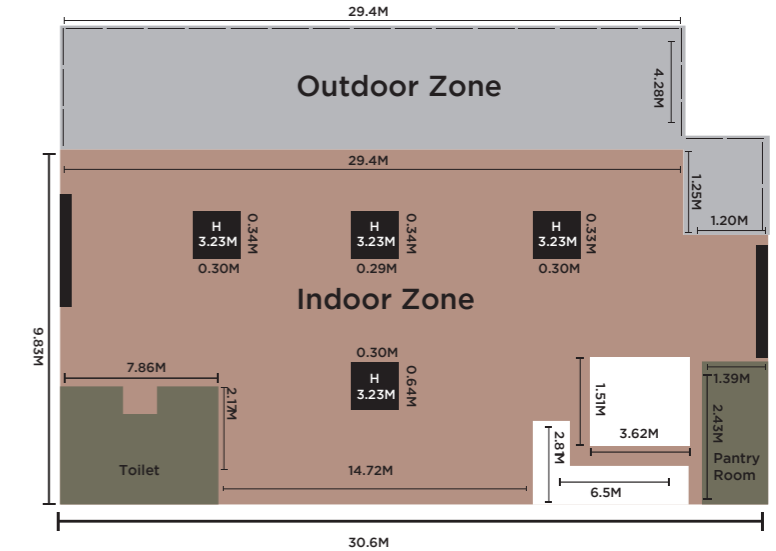

## TERRACE OF INFINITY

This elegant venue offers the perfect place for business or social gatherings. This elegant venue offers the perfect place for cocktail party. The venue overlooking the turquoise seas and beyond with highly recommended for sunset and evening event.

## THE DECK

Inspired setting for business by the ocean side

Our The Deck function space accommodate mid-size meetings, and small training sessions. Knowledgeable planners work with you on every detail from delicious meals to state-of-the-art technology, ensuring your next event is a resounding success.