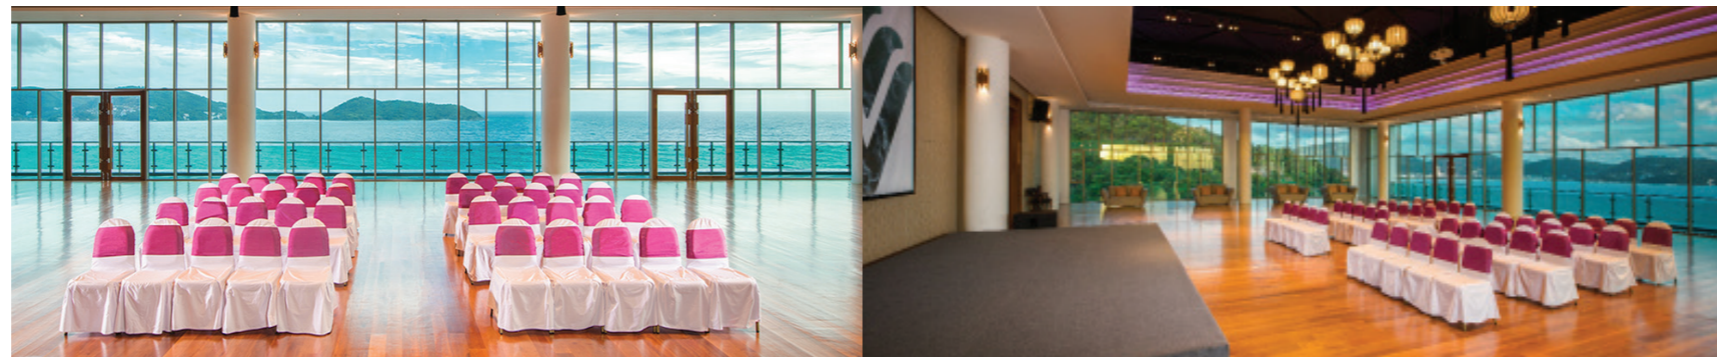

## INFINITI LOBBY BAR

Situated near the lobby and overlooking the seaside, the Infinity Bar is the ideal setting for business or social gatherings. A bar and lounge all rolled into one, this elegant venue offers the perfect place to grab a casual bite or a drink overlooking the turquoise seas and beyond. Private party at our open terrace with breathtaking views of Andaman Sea.

## OUR STYLISH EVENT FACILITIES TAKE YOUR BUSINESS MEETING TO THE NEXT LEVEL

Host a first-class function in our picturesque location, featuring elegant event space, a myriad of dining options, and exceptional amenities. We offer 750 square meters of spectacular meeting space, accommodating 360 guests conference or banquet style, while our beautiful garden is ideal for photo shoots. Let our team of event professionals finesse every last detail, from catering menus to seating layouts.

## PARISORN BALLROOM

Plan a spectacular meeting, wedding or social event at our seaside resort in Thailand. We offer 510 square meters of spectacular event space with contemporary decor, a picturesque location, creative world cuisine and exceptional service.

Surrounded by lush grounds and panoramic views of the Andaman Sea, our event facilities offer high ceilings, oversized windows and an elegant ambiance for conferences, receptions, and banquets for up to 250 guests.