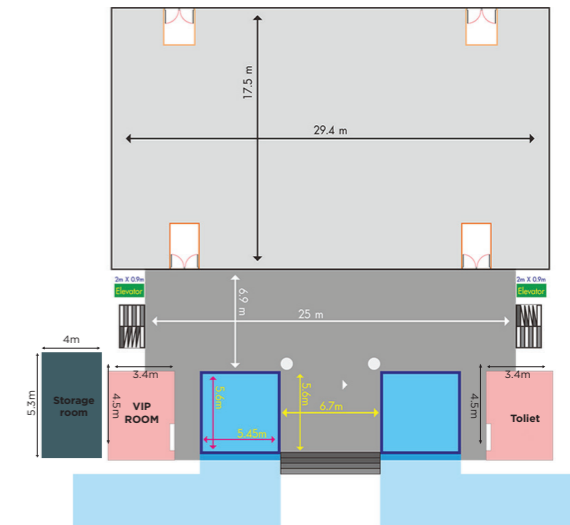

PARISORN BALLROOM

Plan a spectacular meeting, wedding or social event at our seaside resort in Thailand. We offer 510 square meters of spectacular event space with contemporary decor, a picturesque location, creative world cuisine and exceptional service.

Surrounded by lush grounds and panoramic views of the Andaman Sea, our event facilities offer high ceilings, oversized windows and an elegant ambiance for conferences, receptions, and banquets for up to 250 guests.