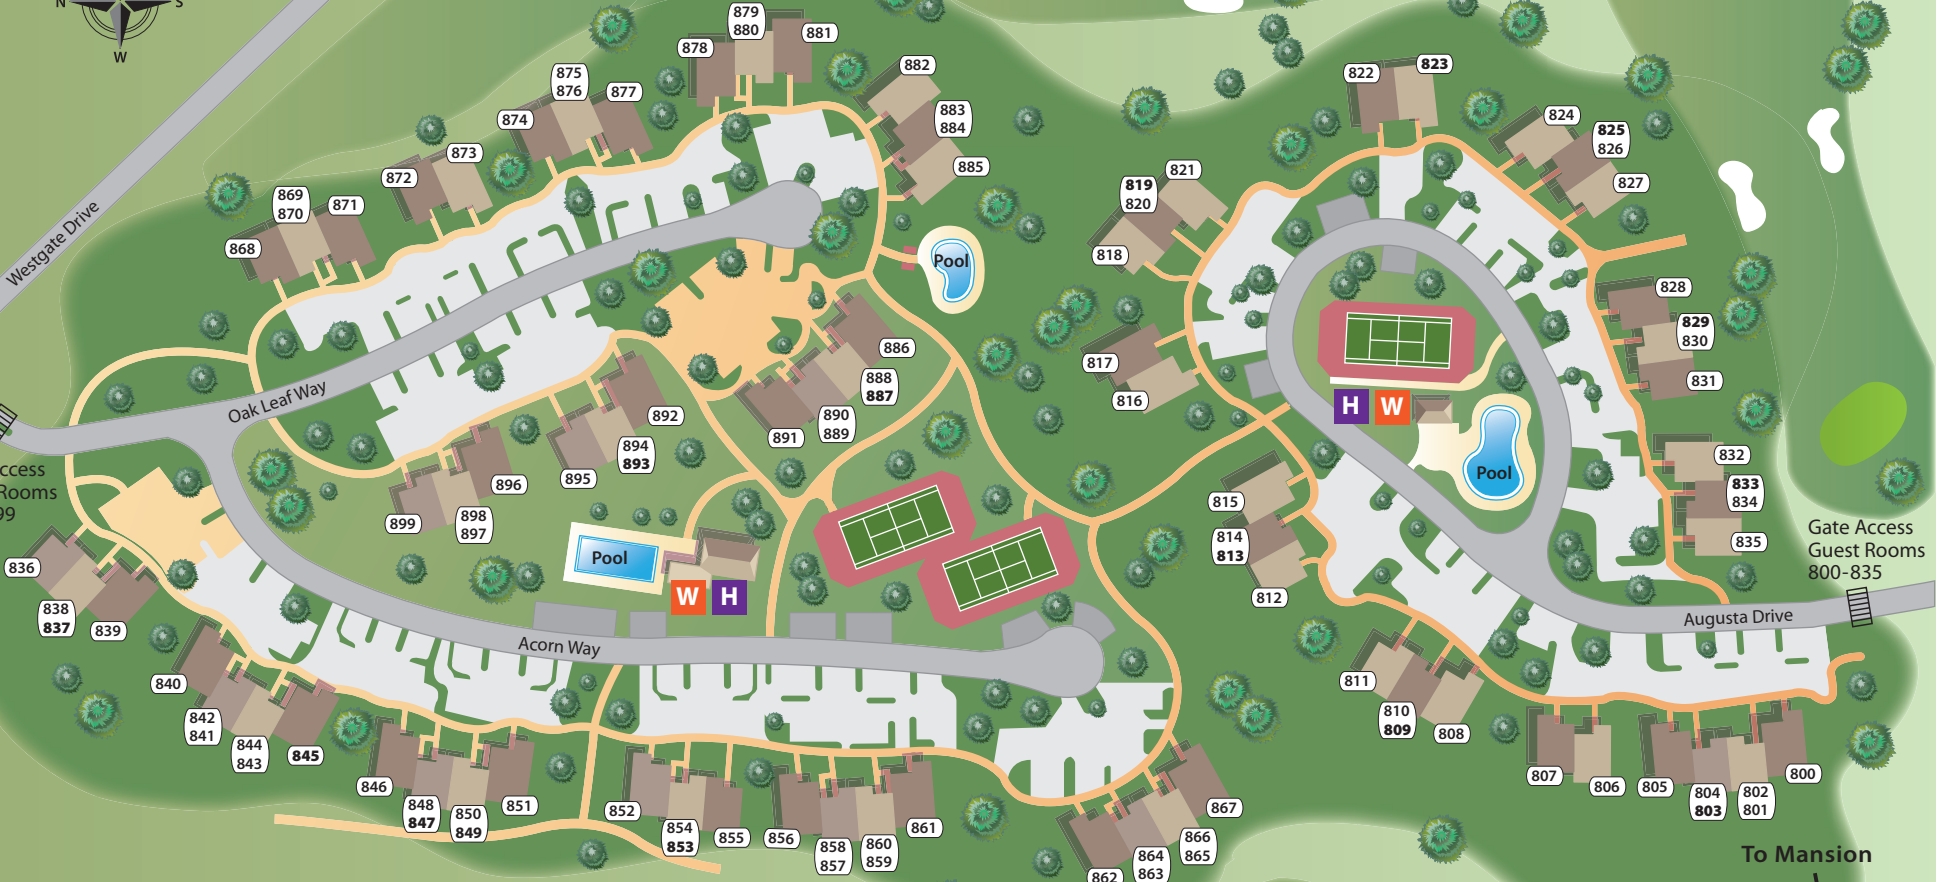

OAK CREEK 800 - 899

Connect to Hillcrest for Access →

Hole # 6

Hole # 7

Hole # 13

Gate Access
Guest Rooms
836-899

Gate Access
Guest Rooms
800-835

Hole # 8

To Mansion ↓

W	Washer/Dryer
H	Hotspots

South Course

SILVERADO
Resort and Spa, Napa

SilveradoResort.com | 707.257.0200