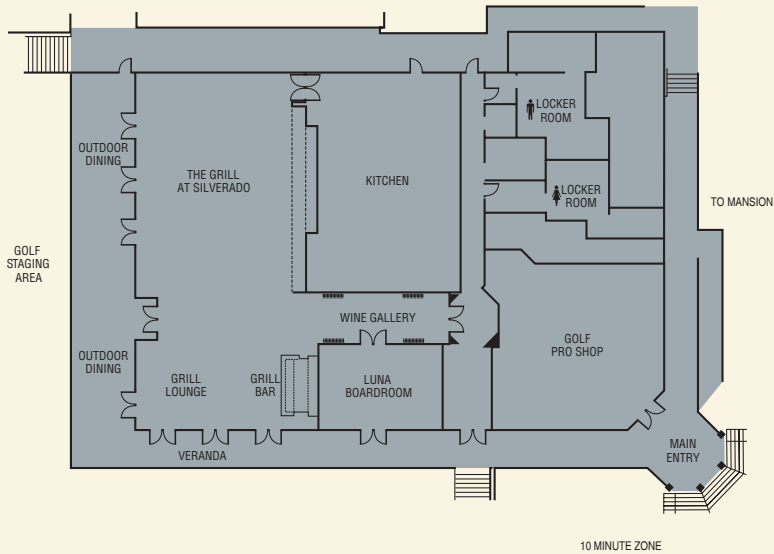

**GOLF & GRILL BUILDING**

**CONFERENCE ROOMS**  
Ballroom Lower Level

**SILVERADO**  
Resort and Spa  
Napa

**Special Events Floor Plans**

1600 Atlas Peak Road | Napa, California 94558  
707-257-5440 | SilveradoResort.com