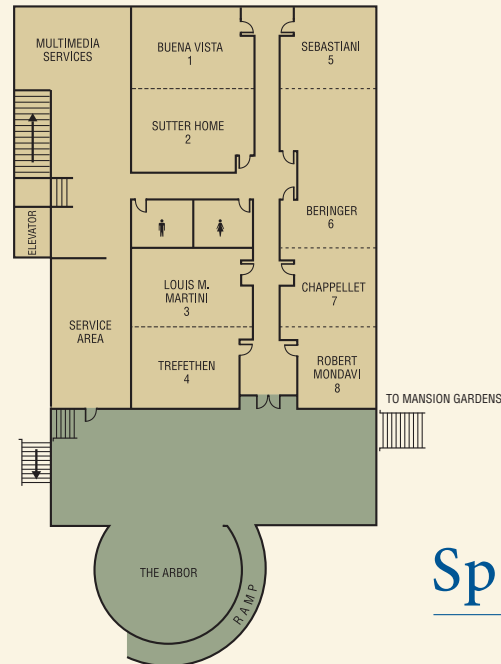

**GOLF & GRILL BUILDING**

**CONFERENCE ROOMS**  
Ballroom Lower Level

**SILVERADO**  
Resort and Spa  
Napa

**Special Events Floor Plans**

1600 Atlas Peak Road | Napa, California 94558  
707-257-5440 | SilveradoResort.com