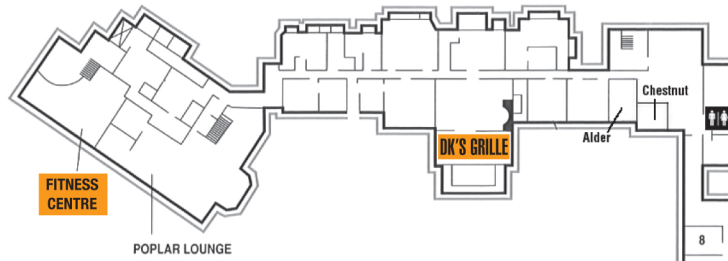

IVEY

SPENCER LEADERSHIP CENTRE

A DOLCE CONFERENCE HOTEL™

South Wing Entrance & Dining Rooms

Visit Asher's Lounge
Home of London's largest
Vodka selection

IVEY

SPENCER LEADERSHIP CENTRE

A DOLCE CONFERENCE HOTEL™

A member of
the prestigious
International
Association of
Conference Centres
(IACC)

North Wing Lower Level

South Wing Lower Level 3rd Floor

North Wing Main Level

1st Floor
North Wing
--- becomes
4th Floor
South Wing