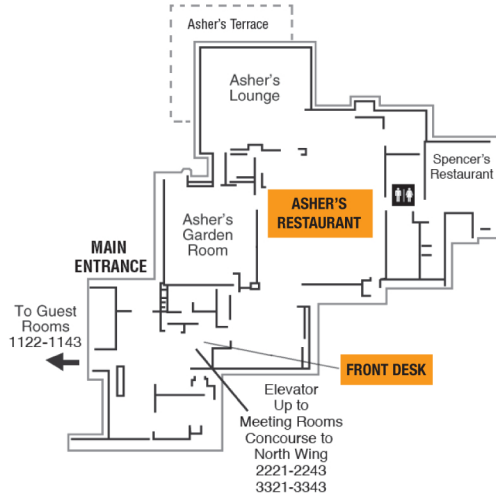

IVEY

SPENCER LEADERSHIP CENTRE

A DOLCE CONFERENCE HOTEL™

South Wing Entrance & Dining Rooms

Visit Asher's Lounge
Home of London's largest
Vodka selection

IVEY

SPENCER LEADERSHIP CENTRE

A DOLCE CONFERENCE HOTEL™

A member of
the prestigious
International
Association of
Conference Centres
(IACC)

North Wing Lower Level

South Wing Lower Level 3rd Floor

North Wing Main Level

1st Floor
North Wing
--- becomes
4th Floor
South Wing