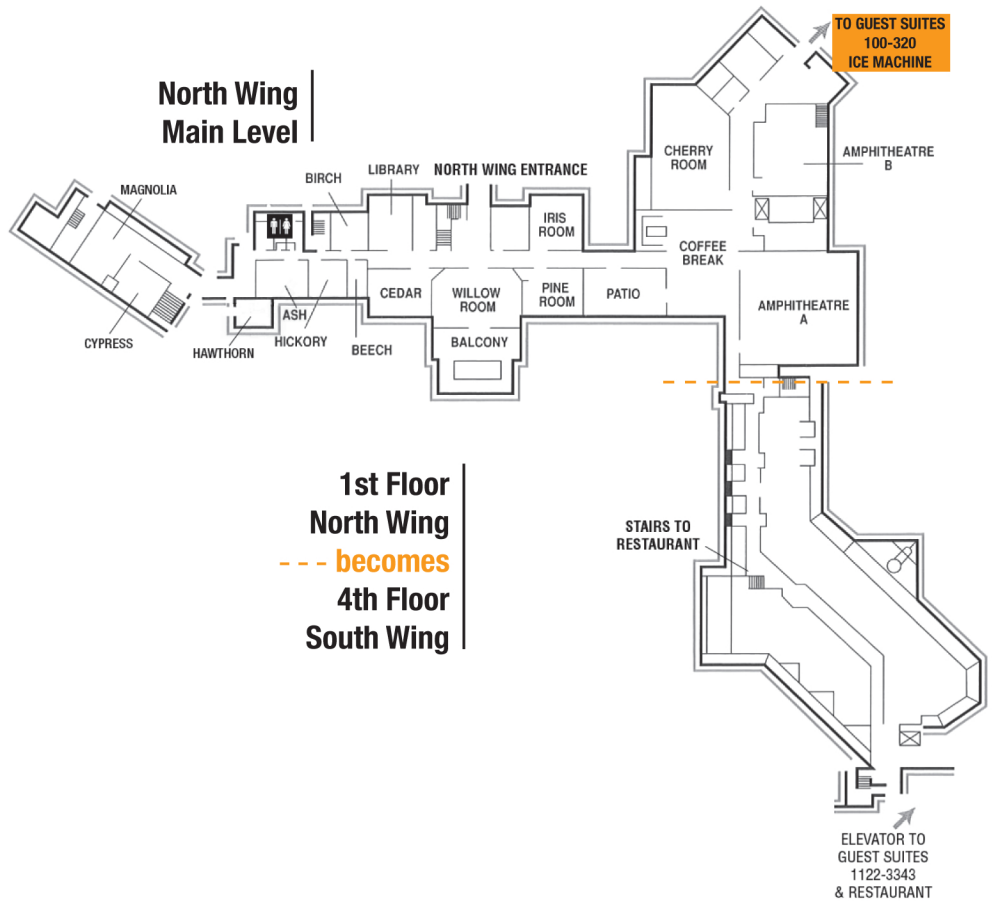

IVEY

SPENCER LEADERSHIP CENTRE

A DOLCE CONFERENCE HOTEL™

South Wing Entrance & Dining Rooms

Visit Asher's Lounge
Home of London's largest
Vodka selection

IVEY

SPENCER LEADERSHIP CENTRE

A DOLCE CONFERENCE HOTEL™

A member of
the prestigious
International
Association of
Conference Centres
(IACC)

North Wing Lower Level

South Wing Lower Level 3rd Floor

North Wing Main Level

1st Floor
North Wing
--- becomes
4th Floor
South Wing