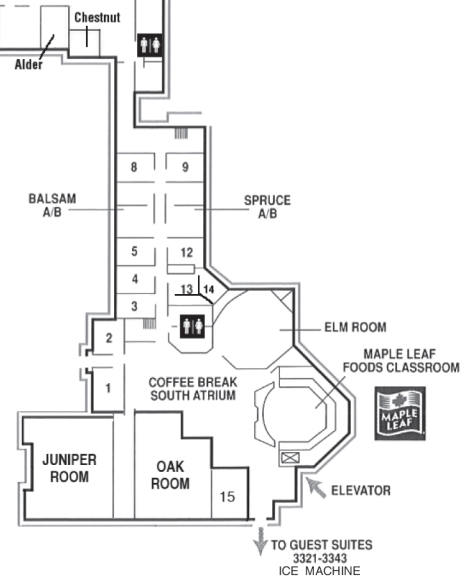

IVEY

SPENCER LEADERSHIP CENTRE

A DOLCE CONFERENCE HOTEL™

South Wing Entrance & Dining Rooms

Visit Asher's Lounge
Home of London's largest
Vodka selection

IVEY

SPENCER LEADERSHIP CENTRE

A DOLCE CONFERENCE HOTEL™

A member of
the prestigious
International
Association of
Conference Centres
(IACC)

North Wing Lower Level

South Wing Lower Level 3rd Floor

North Wing Main Level

1st Floor
North Wing
--- becomes
4th Floor
South Wing