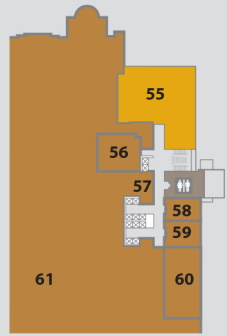

AUGUSTUS TOWER SECOND FLOOR