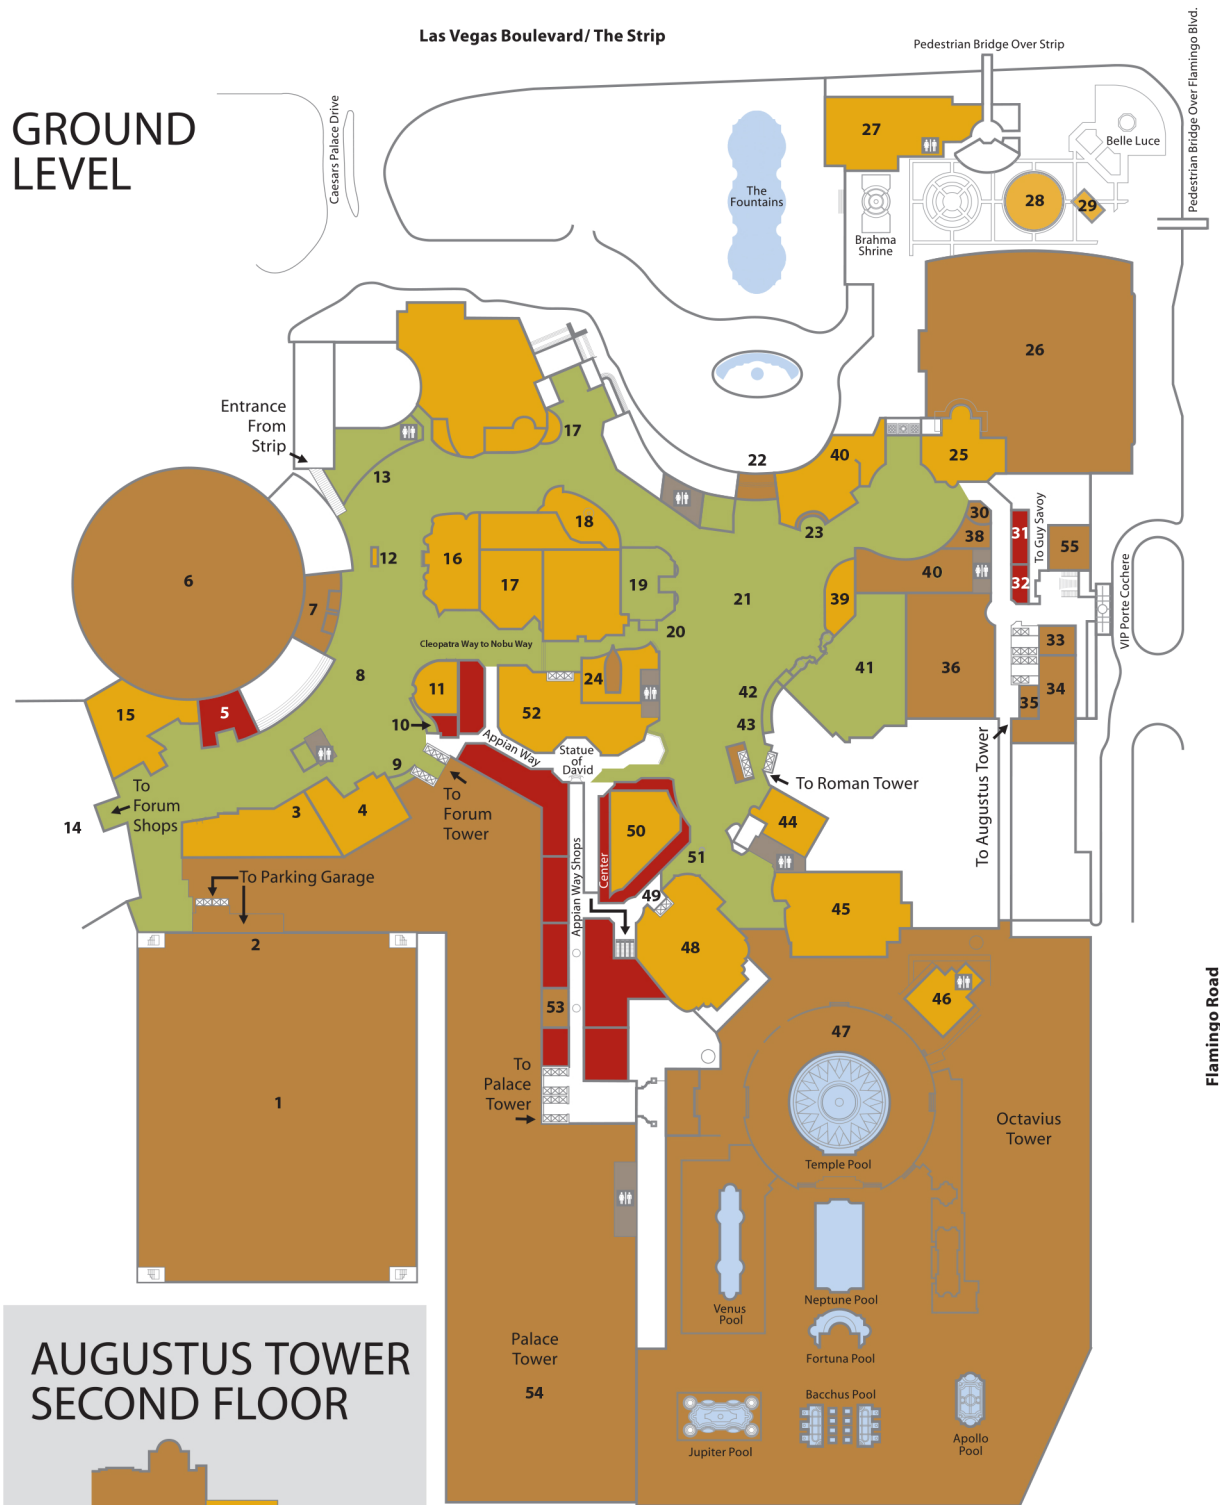

CAESARS PALACE

Property Map

GROUND LEVEL