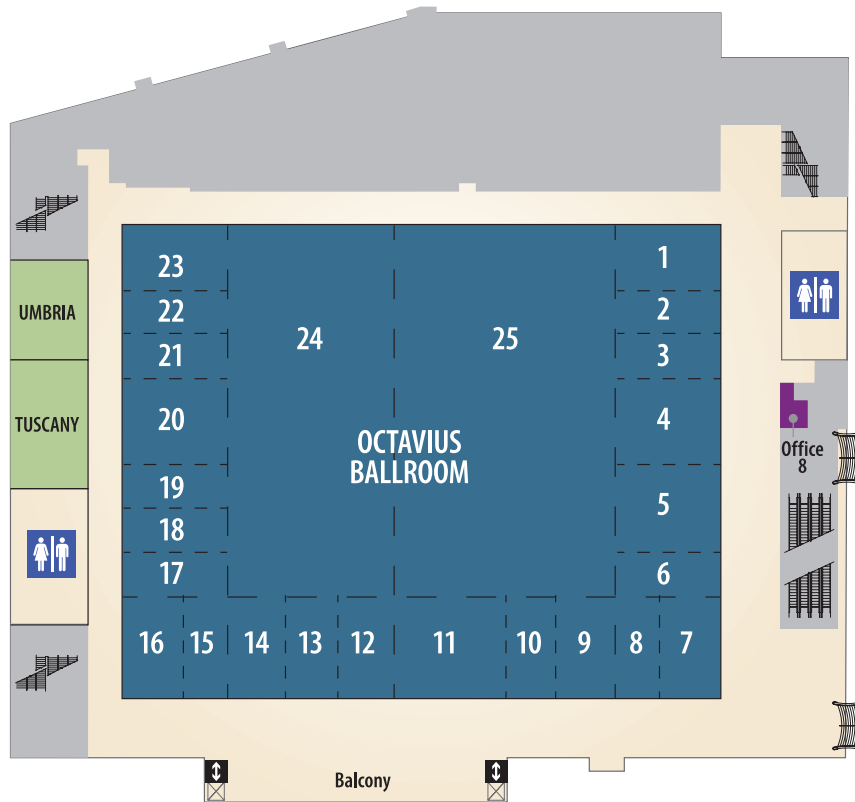

# CAESARS PALACE CONFERENCE CENTER

## PROMENADE SOUTH

## CASINO

8. Forum Casino
9. Total Rewards
12. Poker Bar
13. Race & Sports Book
19. Palace Court Slots
22. Main Valet
43. Cashier
41. Palace Court Tables

## SHOPPING

3. Starbucks
5. The Colosseum Boutique
14. The Forum Shops
35. The Laurel Collection Concierge