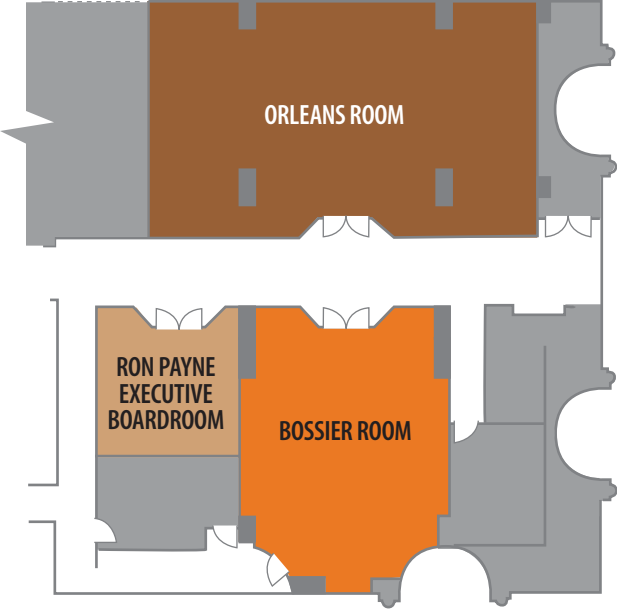

HORSESHOE BOSSIER CITY

Meeting Space

Riverdome

HOTEL MEETING ROOMS

MEETING ROOMS	SQ. FT.	WIDTH	LENGTH	CEILING	CLASSROOM	THEATER	RECEPTION	BANQUET	EXHIBITS	U-SHAPE	H-SQUARE	CONF.
Orleans Room	1,995	57	35	10-11	80	80	100	80	—	40	—	45
Bossier Room	1,240	31	40	10-11	40	50	60	50	—	30	—	40
Ron Payne Executive Boardroom	432	18	24	10-11	—	—	—	—	—	—	—	12

SPECIAL VENUE

Riverdome	11,522	—	—	—	500	1,000	1,500	600	—	—	—	—
-----------	--------	---	---	---	-----	-------	-------	-----	---	---	---	---