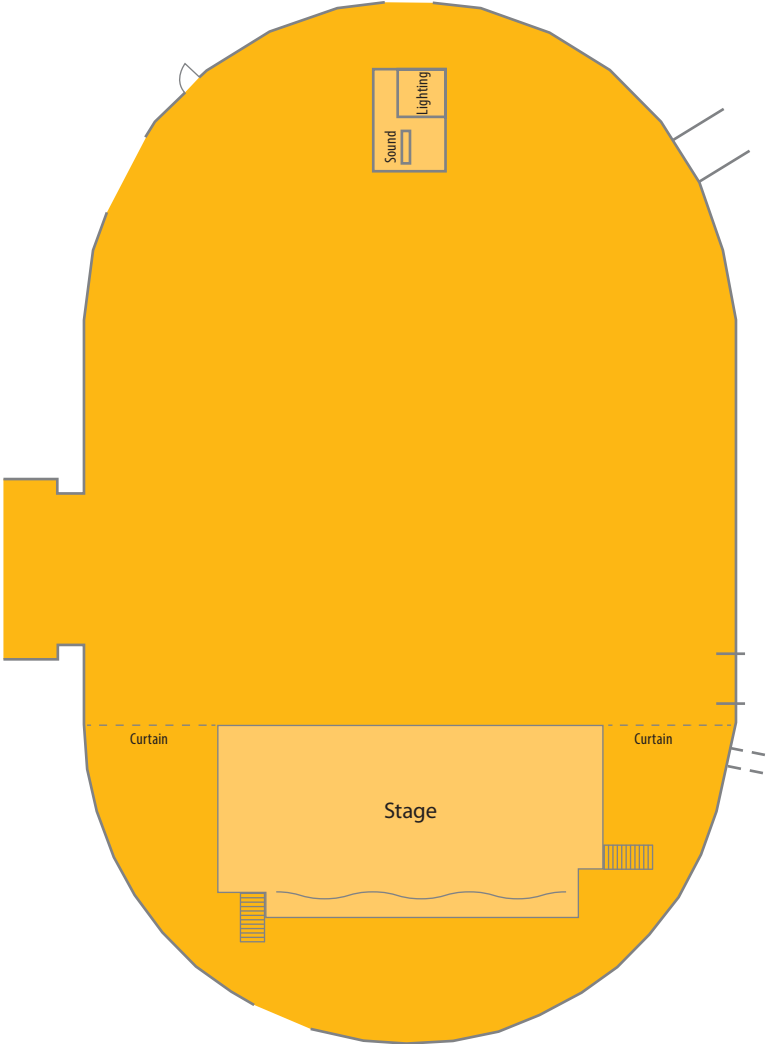

HORSESHOE BOSSIER CITY

Meeting Space

Riverdome

HOTEL MEETING ROOMS

MEETING ROOMS	SQ. FT.	WIDTH	LENGTH	CEILING	CLASSROOM	THEATER	RECEPTION	BANQUET	EXHIBITS	U-SHAPE	H-SQUARE	CONF.
Orleans Room	1,995	57	35	10-11	80	80	100	80	—	40	—	45
Bossier Room	1,240	31	40	10-11	40	50	60	50	—	30	—	40
Ron Payne Executive Boardroom	432	18	24	10-11	—	—	—	—	—	—	—	12

SPECIAL VENUE

Riverdome	11,522	—	—	—	500	1,000	1,500	600	—	—	—	—
-----------	--------	---	---	---	-----	-------	-------	-----	---	---	---	---